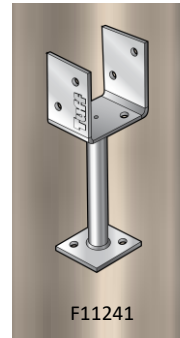

SM90X75X4 SURFACE MOUNT STIRRUP

PRODUCT CODE	: SM90X75X4
BARCODE	: 9314691800223
POST SIZE	: 90MM X 100MM
SHAFT HEIGHT	: 75MM
SHAFT Ø	: 25MM
POST BOLT HOLE	: M12
BASE BOLT HOLE	: 13.5MM
MADE FROM	: 4MM STEEL
FINISHING	: HOT DIP GALVANISED

NOTES:

- IDEAL FOR PERGOLA, CARPORT AND VERANDA POSTS
- PRIMARILY USED FOR BOLTING TO EXISTING TIMBER DECKING OR CONCRETE BASE
- UNIQUE TERMITE RESISTANT DESIGN