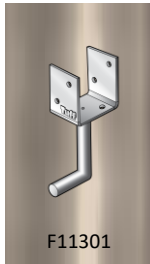

SM90X75X4 SURFACE MOUNT STIRRUP

PRODUCT CODE	: SM90X75X4
BARCODE	: 9314691800223
POST SIZE	: 90MM X 100MM
SHAFT HEIGHT	: 75MM
SHAFT Ø	: 25MM
POST BOLT HOLE	: M12
BASE BOLT HOLE	: 13.5MM
MADE FROM	: 4MM STEEL
FINISHING	: HOT DIP GALVANISED

NOTES:

- IDEAL FOR PERGOLA, CARPORT AND VERANDA POSTS
- PRIMARILY USED FOR BOLTING TO EXISTING TIMBER DECKING OR CONCRETE BASE
- UNIQUE TERMITE RESISTANT DESIGN