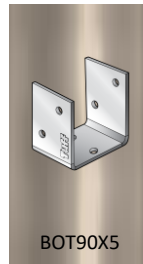

SM90X75X4 SURFACE MOUNT STIRRUP

PRODUCT CODE	: SM90X75X4
BARCODE	: 9314691800223
POST SIZE	: 90MM X 100MM
SHAFT HEIGHT	: 75MM
SHAFT Ø	: 25MM
POST BOLT HOLE	: M12
BASE BOLT HOLE	: 13.5MM
MADE FROM	: 4MM STEEL
FINISHING	: HOT DIP GALVANISED

NOTES:

- IDEAL FOR PERGOLA, CARPORT AND VERANDA POSTS
- PRIMARILY USED FOR BOLTING TO EXISTING TIMBER DECKING OR CONCRETE BASE
- UNIQUE TERMITE RESISTANT DESIGN