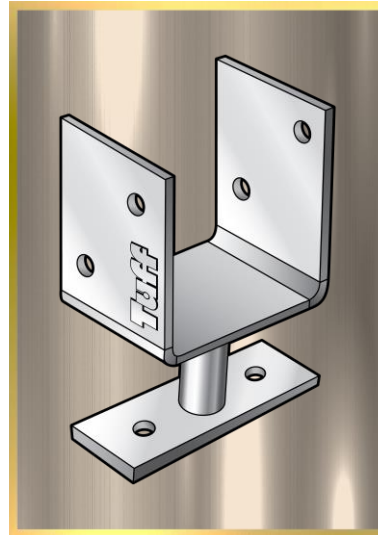

SM90X75X4 SURFACE MOUNT STIRRUP

PRODUCT CODE	: SM90X75X4
BARCODE	: 9314691800223
POST SIZE	: 90MM X 100MM
SHAFT HEIGHT	: 75MM
SHAFT Ø	: 25MM
POST BOLT HOLE	: M12
BASE BOLT HOLE	: 13.5MM
MADE FROM	: 4MM STEEL
FINISHING	: HOT DIP GALVANISED

NOTES:

- IDEAL FOR PERGOLA, CARPORT AND VERANDA POSTS
- PRIMARILY USED FOR BOLTING TO EXISTING TIMBER DECKING OR CONCRETE BASE
- UNIQUE TERMITE RESISTANT DESIGN